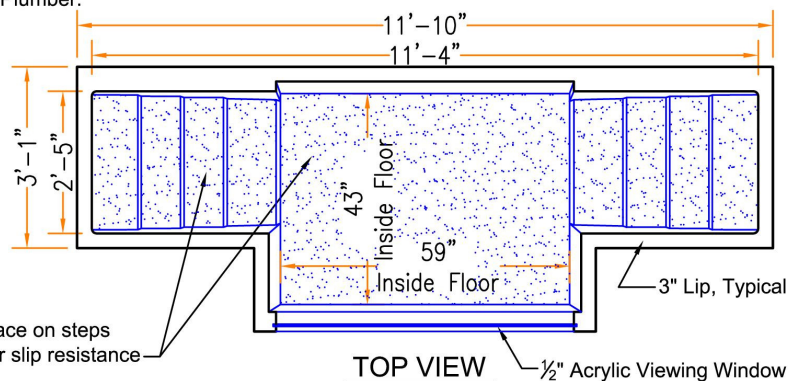

ChurchOutlet.com

Model 10-A

Baptistry Info.

Width: 4'-6"
 Length: 11'-10"
 Depth: 3'-6" Inside
 Water Capacity: 600 gal.
 Unit Weight: 270 lb. Dry
 Recommended Heater:
 PBH 10kw / EZ Fill 750 / Drain and
 overflow
 Available In Blue, White or Bone
 Window is Optional

Note:

All interior corners are rounded for safety.

Drains can be Located in Either of the Four Corners

Textured surface on steps and bottom for slip resistance

Drawings are property of Fiberglass Unlimited, Inc.; Dimensions may change slightly to accommodate manufacturing.