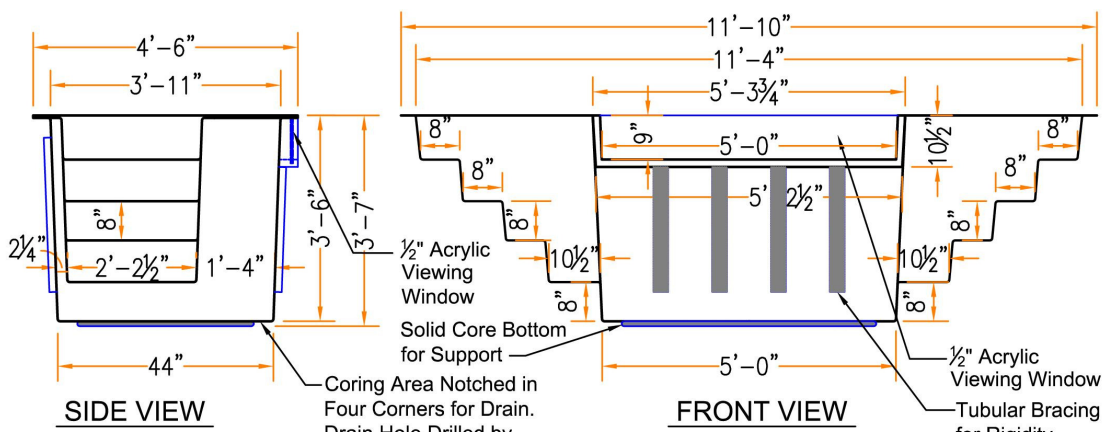

ChurchOutlet.com

Model 10-A

Baptistry Info.

Width: 4'-6"
 Length: 11'-10"
 Depth: 3'-6" Inside
 Water Capacity: 600 gal.
 Unit Weight: 270 lb. Dry
 Recommended Heater:
 PBH 10kw / EZ Fill 750 / Drain and
 overflow
 Available In Blue, White or Bone
 Window is Optional

Note:

All interior corners are rounded for safety.

Drains can be Located in Either of the Four Corners

Textured surface on steps and bottom for slip resistance

Drawings are property of Fiberglass Unlimited, Inc.; Dimensions may change slightly to accommodate manufacturing.