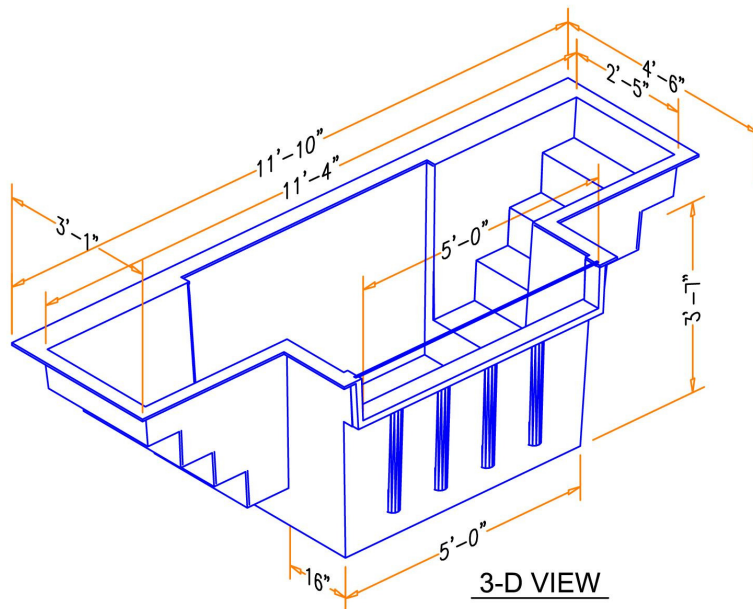

ChurchOutlet.com

Model 10-A

Baptistry Info.

Width: 4'-6"
 Length: 11'-10"
 Depth: 3'-6" Inside
 Water Capacity: 600 gal.
 Unit Weight: 270 lb. Dry
 Recommended Heater:
 PBH 10kw / EZ Fill 750 / Drain and
 overflow
 Available In Blue, White or Bone
 Window is Optional

Note:

All interior corners are rounded for safety.

Drains can be Located in Either of the Four Corners

Textured surface on steps and bottom for slip resistance

Drawings are property of Fiberglass Unlimited, Inc.; Dimensions may change slightly to accommodate manufacturing.