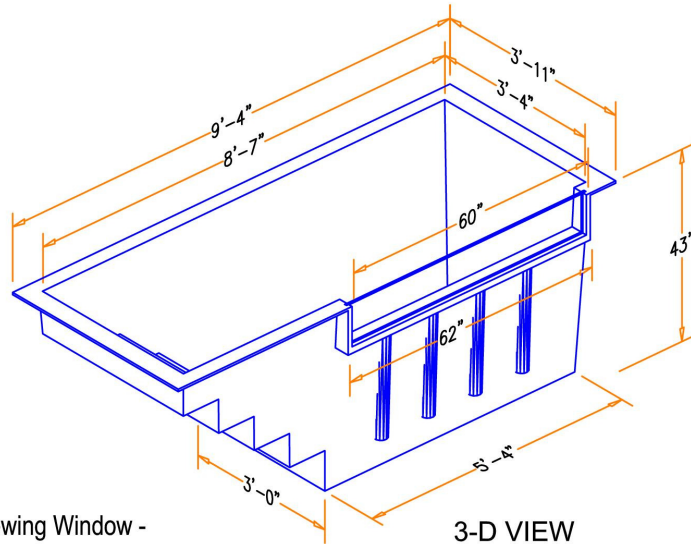

ChurchOutlet.com

Model 11-B-L

Baptistry Info.

Width: 3'-11"
 Length: 9'-4"
 Depth: 43"
 Water Capacity: 475 gal.
 Unit Weight: 240 lb. Dry
 Recommended Heater:
 PBH 5.5 kw / EZ Fill 750 / Drain and
 overflow
 Available In Blue, White or Bone

Window is Optional

Note:

All interior corners are rounded for safety.

Viewing Window -
Left Entry

Drains can be Located in
Either of the Four Corners

Full Width Steps for
easy Assistance

Textured surface on steps
and bottom for slip resistance