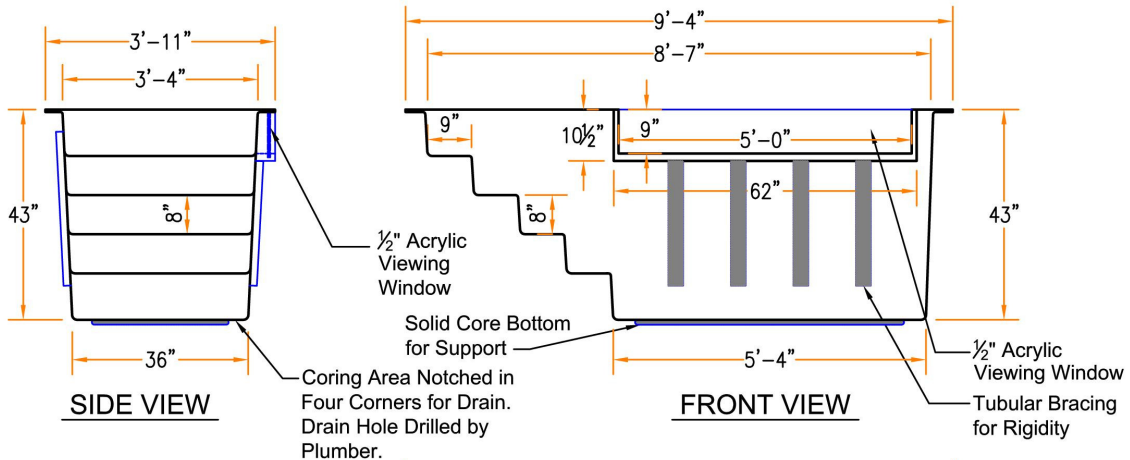

ChurchOutlet.com

Model 11-B-L

Baptistry Info.

Width: 3'-11"
 Length: 9'-4"
 Depth: 43"
 Water Capacity: 475 gal.
 Unit Weight: 240 lb. Dry
 Recommended Heater:
 PBH 5.5 kw / EZ Fill 750 / Drain and
 overflow
 Available In Blue, White or Bone

Window is Optional

Note:

All interior corners are rounded for safety.

Viewing Window -
Left Entry

Drains can be Located in
Either of the Four Corners

Full Width Steps for
easy Assistance

Textured surface on steps
and bottom for slip resistance