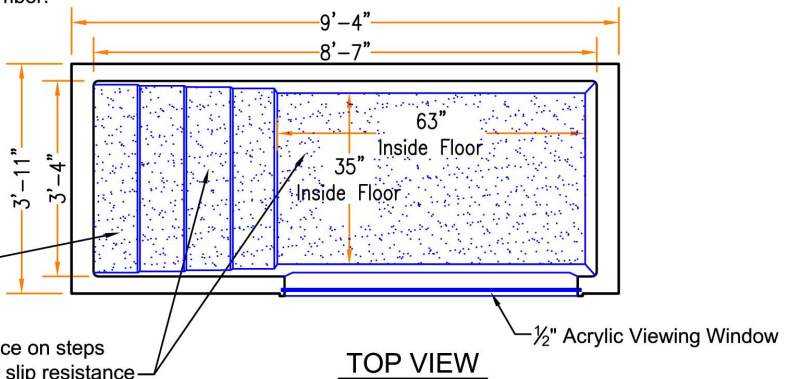

ChurchOutlet.com

Model 11-B-L

Baptistry Info.

Width: 3'-11"
 Length: 9'-4"
 Depth: 43"
 Water Capacity: 475 gal.
 Unit Weight: 240 lb. Dry
 Recommended Heater:
 PBH 5.5 kw / EZ Fill 750 / Drain and
 overflow
 Available In Blue, White or Bone

Window is Optional

Note:

All interior corners are rounded for safety.

Viewing Window -
Left Entry

Drains can be Located in
Either of the Four Corners

Full Width Steps for
easy Assistance

Textured surface on steps
and bottom for slip resistance