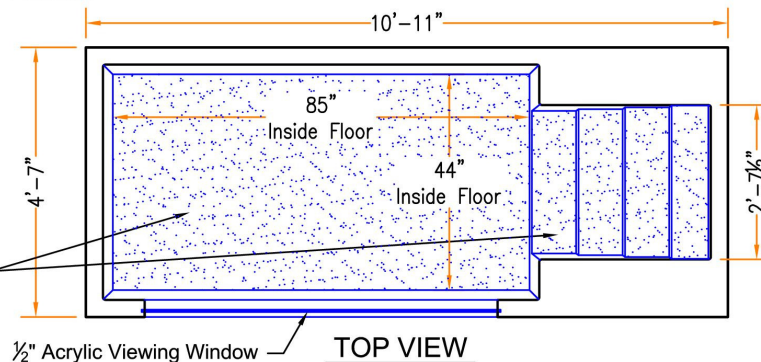

### Baptistry Info.

Width: 4'-7"  
 Length: 10'-11"  
 Depth: 42"  
 Water Capacity: 670 gal.  
 Unit Weight: 310 lb. Dry  
 Recommended Heater:  
 PBH 10 kw / 750 EZ fill  
 Available In Blue, White or Bone

\*\*\*Window is Optional\*\*\*

### Note:

All interior corners are rounded for safety.

Drains can be Located in Either of the Four Corners

Textured surface on steps and bottom for slip resistance

Drawings are property of Fiberglass Unlimited, Inc.; Dimensions may change slightly to accommodate manufacturing.