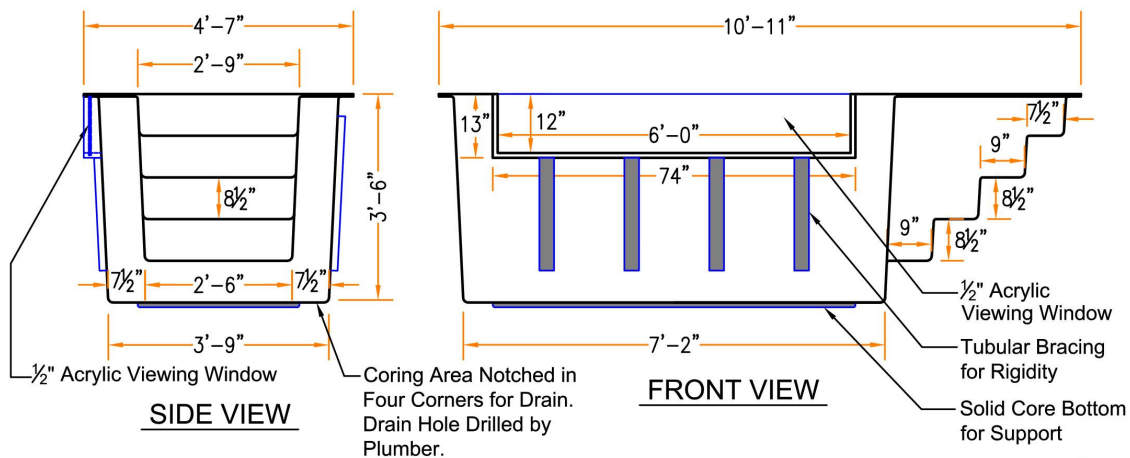

### Baptistry Info.

Width: 4'-7"  
 Length: 10'-11"  
 Depth: 42"  
 Water Capacity: 670 gal.  
 Unit Weight: 310 lb. Dry  
 Recommended Heater:  
 PBH 10 kw / 750 EZ fill  
 Available In Blue, White or Bone

### Note:

All interior corners are rounded for safety.

Drains can be Located in Either of the Four Corners

Textured surface on steps and bottom for slip resistance

Drawings are property of Fiberglass Unlimited, Inc.; Dimensions may change slightly to accommodate manufacturing.