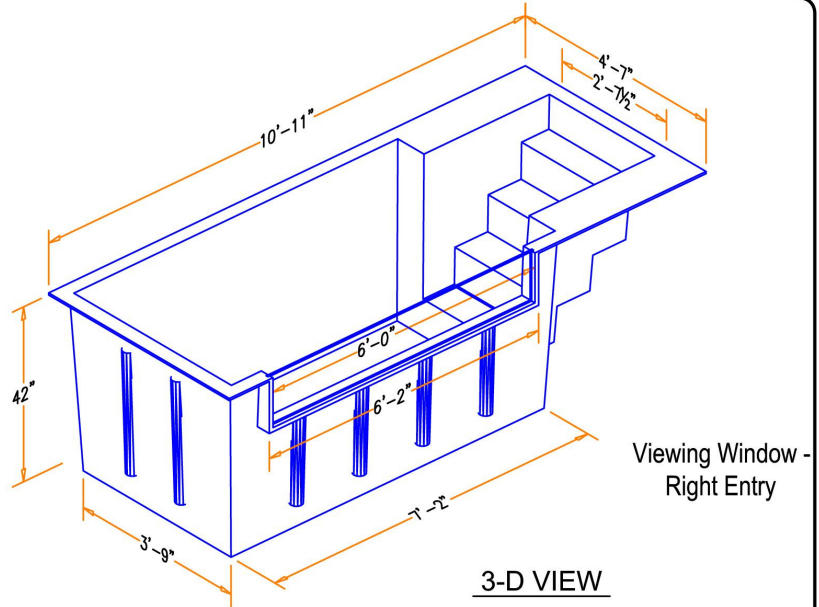

### Baptistry Info.

Width: 4'-7"  
 Length: 10'-11"  
 Depth: 42"  
 Water Capacity: 670 gal.  
 Unit Weight: 310 lb. Dry  
 Recommended Heater:  
 PBH 10 kw / 750 EZ fill  
 Available In Blue, White or Bone

### Note:

All interior corners are rounded for safety.

Drains can be Located in Either of the Four Corners

Textured surface on steps and bottom for slip resistance

Drawings are property of Fiberglass Unlimited, Inc.; Dimensions may change slightly to accommodate manufacturing.