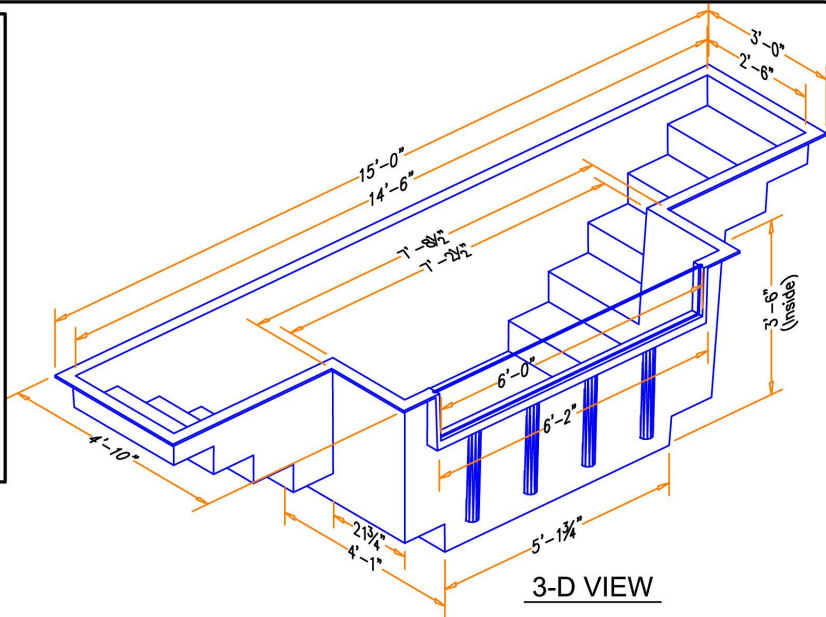

ChurchOutlet.com

Model 15-A

Baptistry Info.

Width: 4'-10"
Length: 15'-0"
Depth: 3'-6" Inside
Water Capacity: 900 gal.
Unit Weight: 410 lb. Dry
Recommended Heater:
PBH 10 kw / EZ Fill
Little Giant 11kw / 3000 Auto
Available In Blue, White or Bone

Window is Optional

Note:

All interior corners are rounded for safety.

Drawings are property of Fiberglass Unlimited, Inc.; Dimensions may change slightly to accommodate manufacturing.

800-736-3113 info@churchoutlet.com