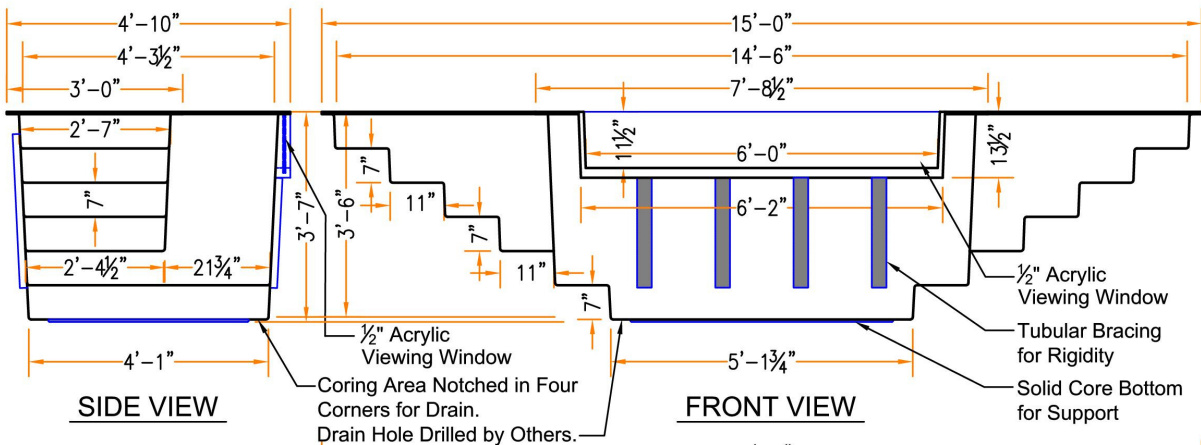

ChurchOutlet.com

Model 15-A

Baptistry Info.

Width: 4'-10"
 Length: 15'-0"
 Depth: 3'-6" Inside
 Water Capacity: 900 gal.
 Unit Weight: 410 lb. Dry
 Recommended Heater:
 PBH 10 kw / EZ Fill
 Little Giant 11kw / 3000 Auto
 Available In Blue, White or Bone

Window is Optional

Note:

All interior corners are rounded for safety.

Drawings are property of Fiberglass Unlimited, Inc.; Dimensions may change slightly to accommodate manufacturing.

800-736-3113 info@churchoutlet.com