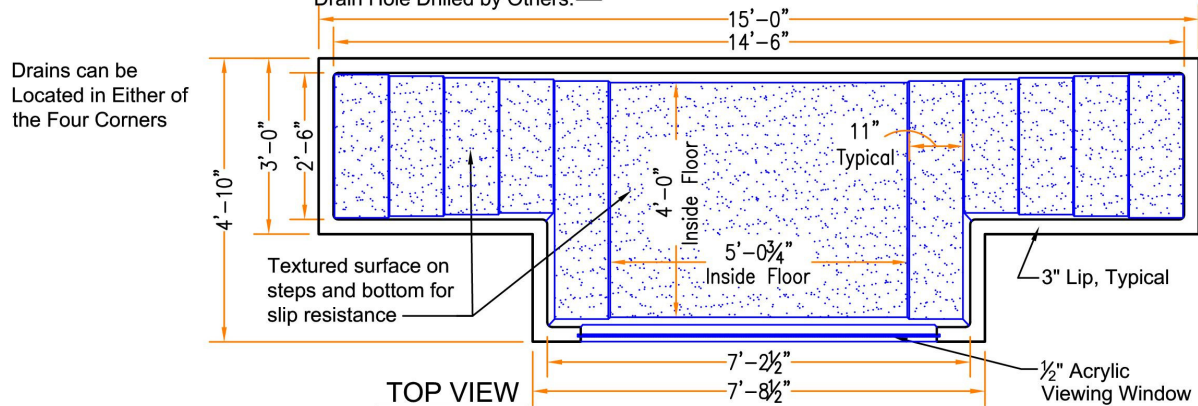

ChurchOutlet.com

Model 15-A

Baptistry Info.

Width: 4'-10"
 Length: 15'-0"
 Depth: 3'-6" Inside
 Water Capacity: 900 gal.
 Unit Weight: 410 lb. Dry
 Recommended Heater:
 PBH 10 kw / EZ Fill
 Little Giant 11kw / 3000 Auto
 Available In Blue, White or Bone

Window is Optional

Note:

All interior corners are rounded for safety.

Drawings are property of Fiberglass Unlimited, Inc.; Dimensions may change slightly to accommodate manufacturing.

800-736-3113 info@churchoutlet.com